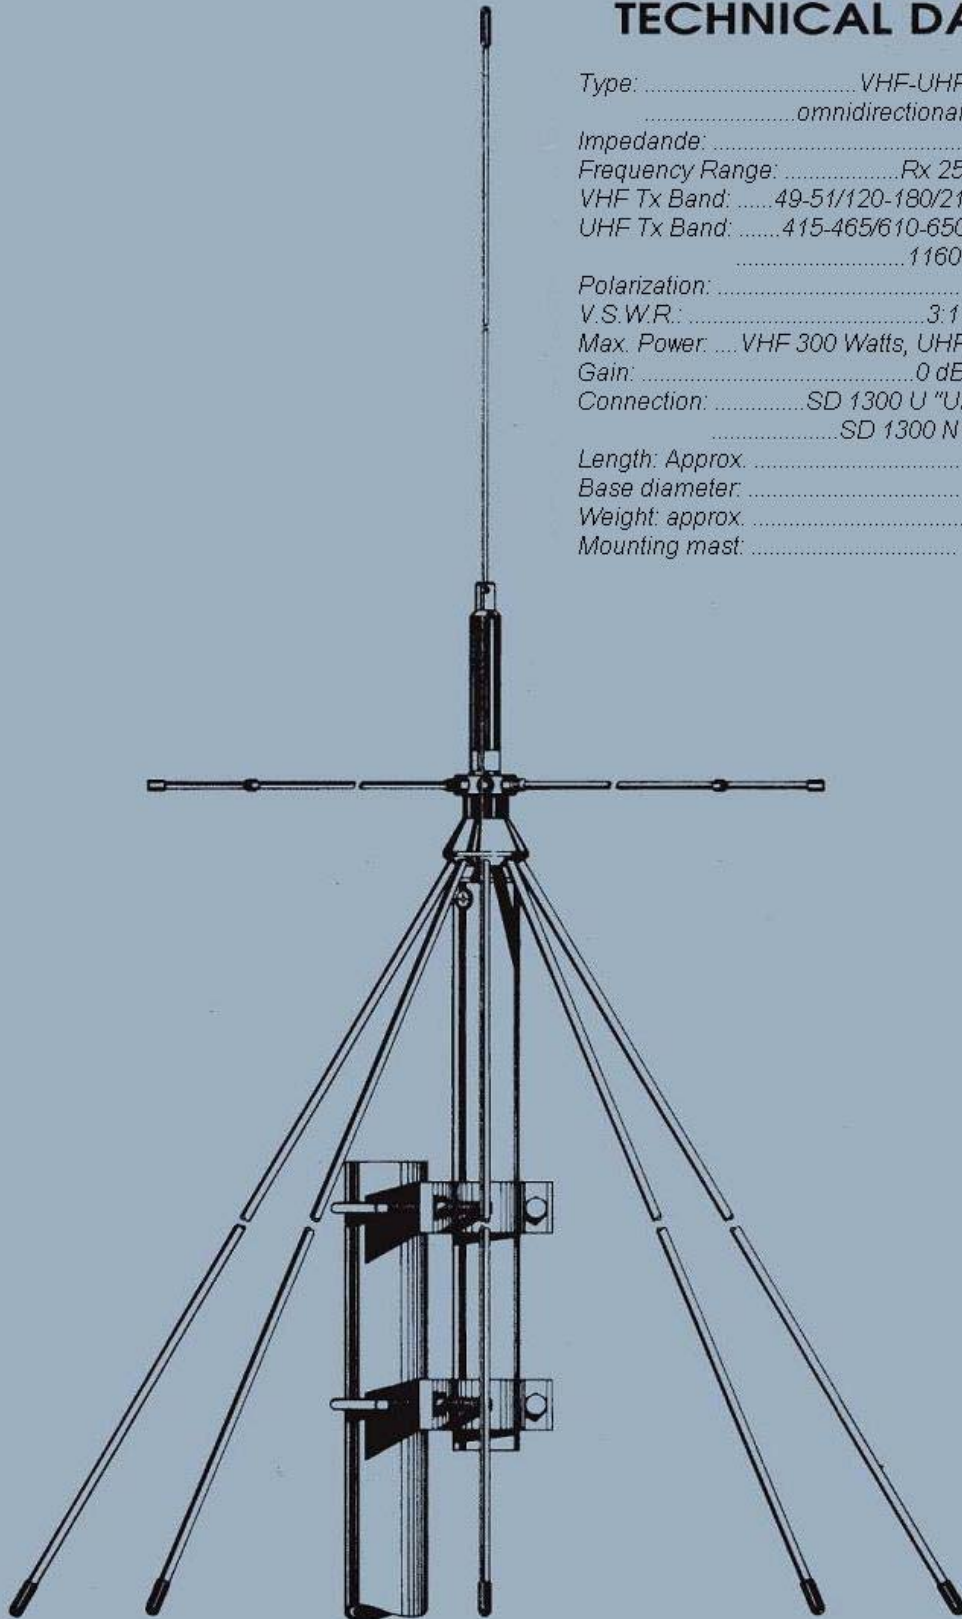

Antena Discono SD 1300 U/N (18 elementos)
(SIRIO)

SD 1300 U/N

TECHNICAL DATA

Type: ..... VHF-UHF wideband
..... omnidirectional DISCONE
Impedance: ..... 50 Ohm
Frequency Range: ..... Rx 25-1300 MHz
VHF Tx Band: ..... 49-51/120-180/215-300 MHz
UHF Tx Band: 415-465/610-650/710-1000/
..... 1160-1300 MHz
Polarization: ..... Vertical
V.S.W.R.: ..... 3:1 at freq. res.
Max. Power: ..... VHF 300 Watts, UHF 200 Watts
Gain: ..... 0 dBd, 2.14 dBi
Connection: ..... SD 1300 U "UHF" female
..... SD 1300 N "N" female
Length: Approx. .... 1700 mm
Base diameter: ..... 850 mm
Weight: approx. .... 1300 gr
Mounting mast: ..... 25-54 mm